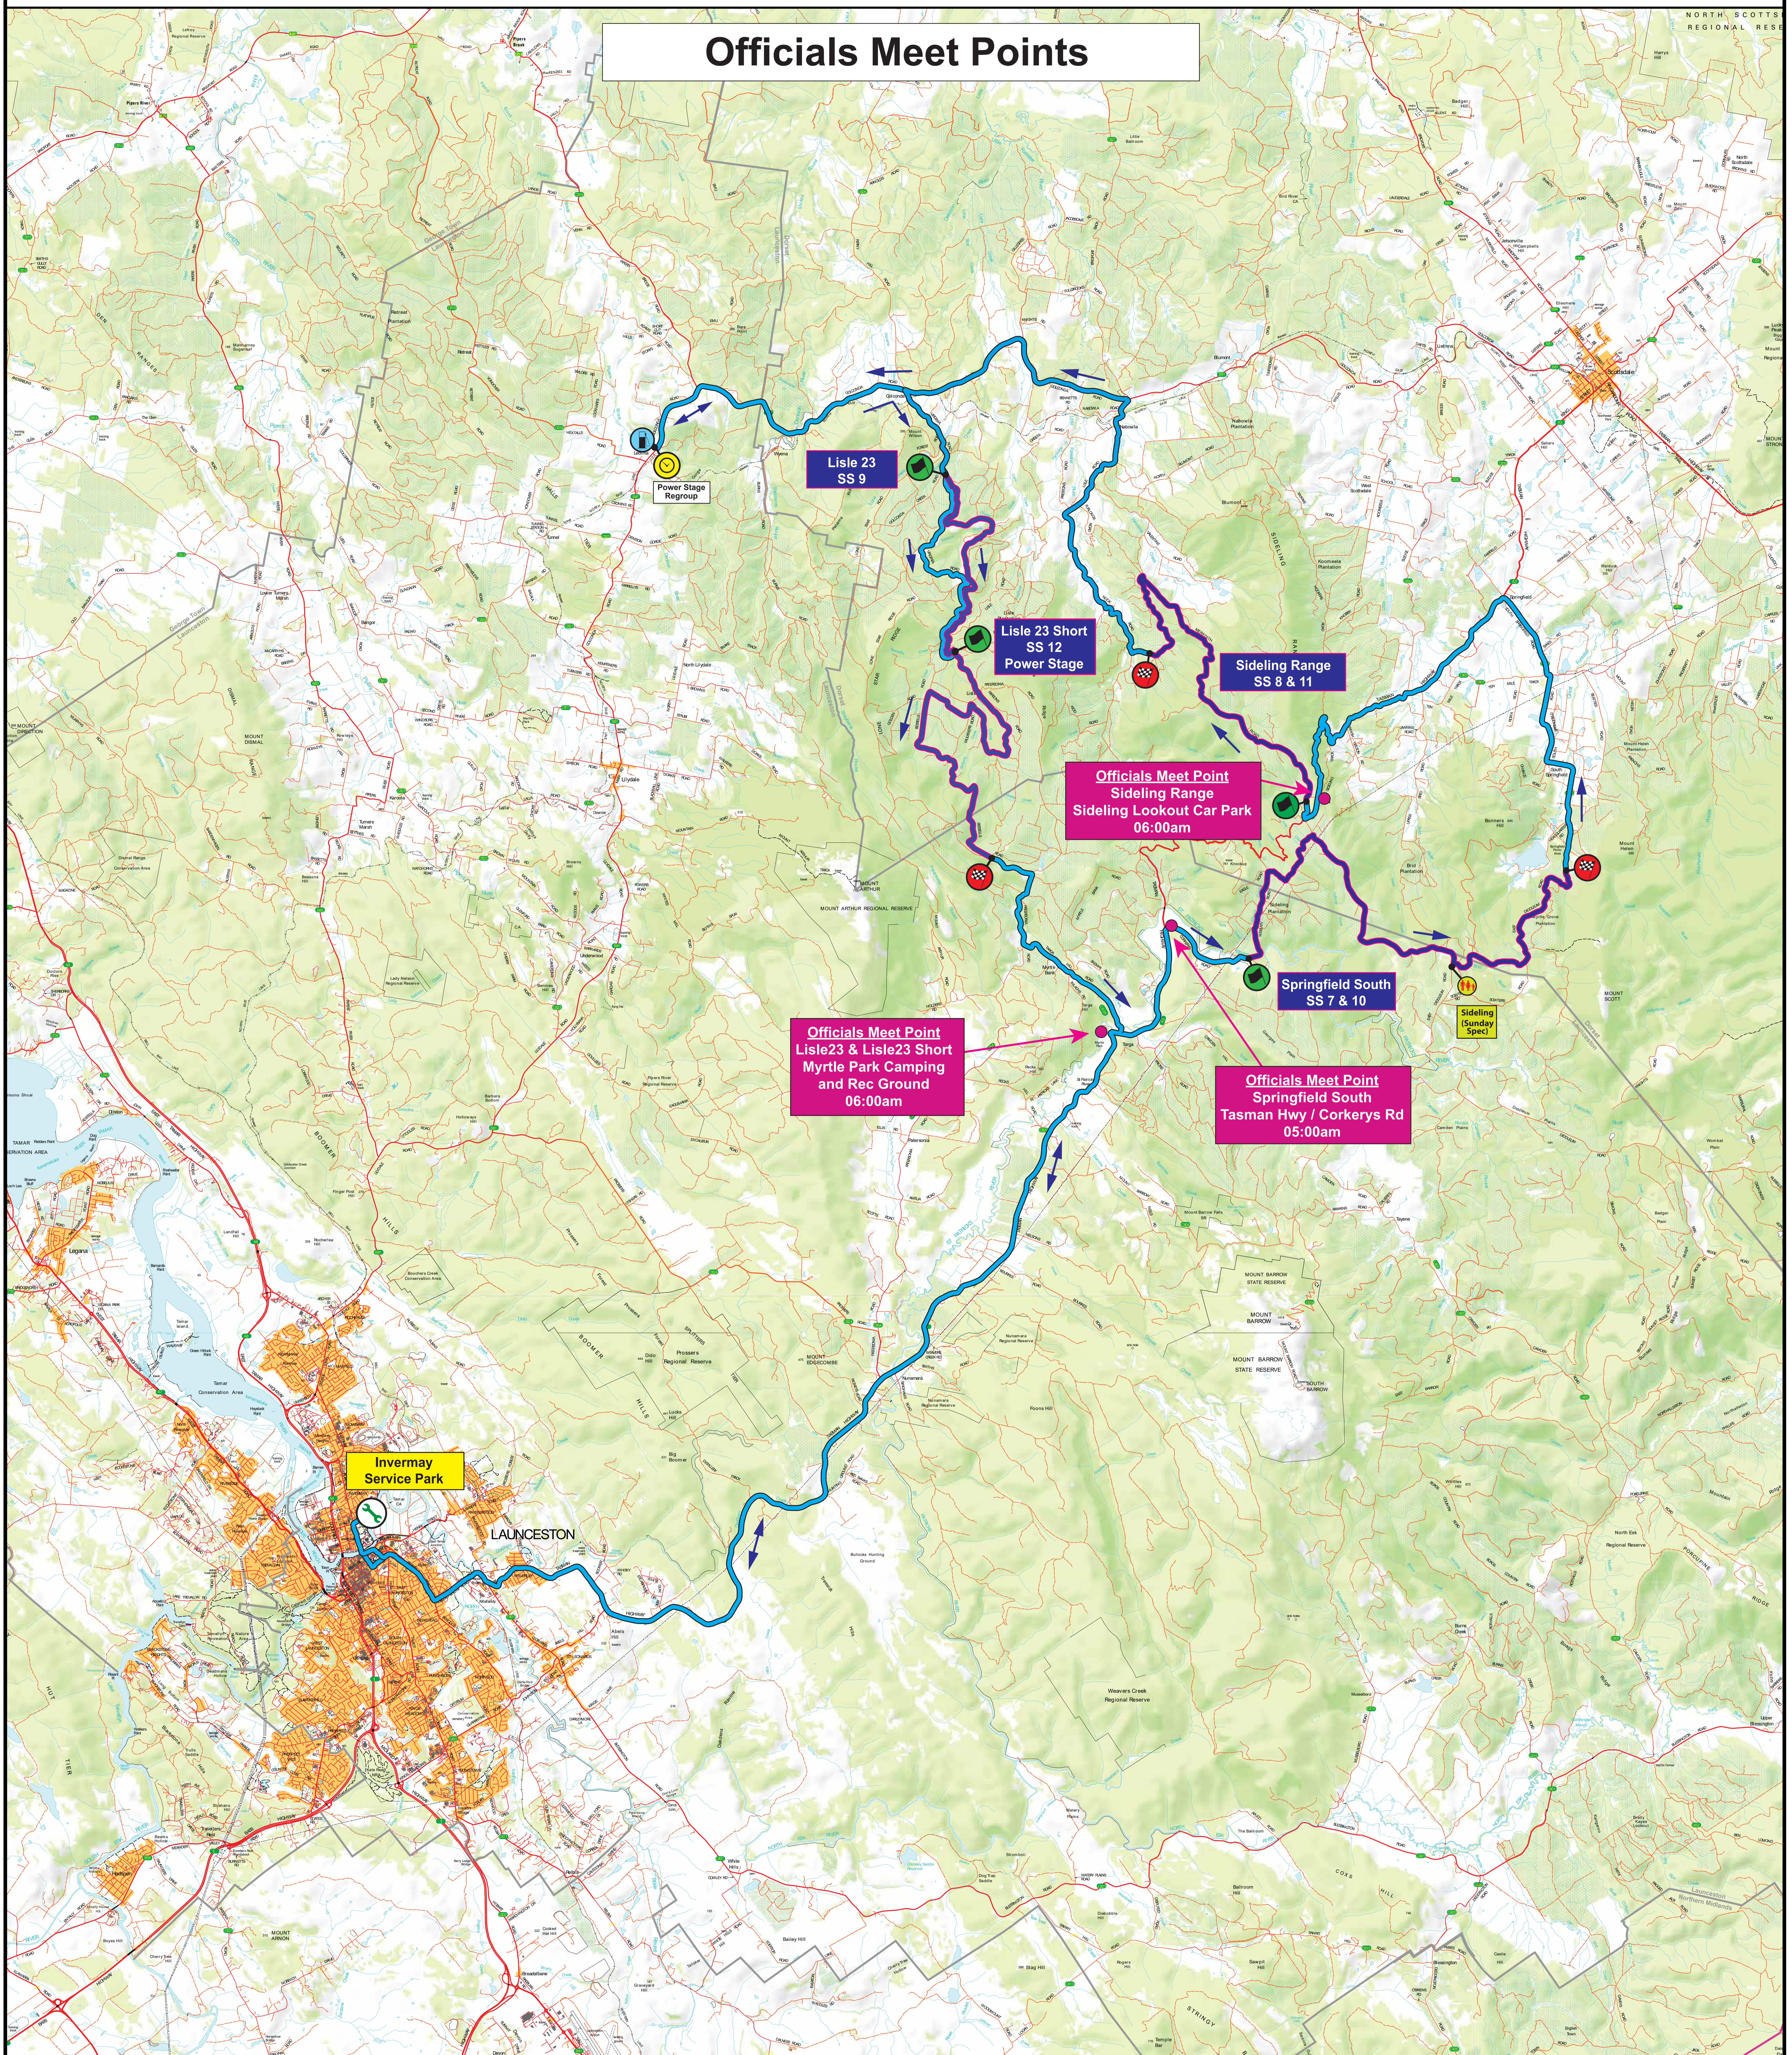

Officials Meet Points

Legend

- | | | | |
|---------------|--|---------------|--|
| Special Stage | | Stage Start | |
| Liaison | | Flying Finish | |
| Direction | | Remote Refuel | |
| Service | | | |

N

Scale = 2km